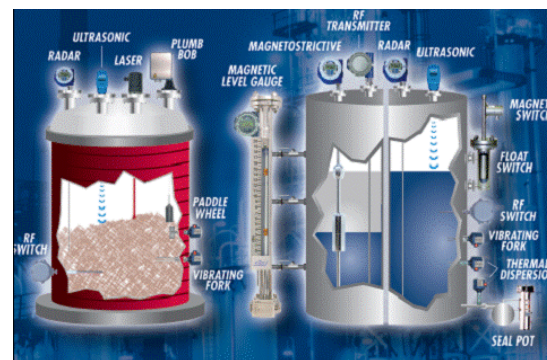

Honeywell

INDUSTRIAL FLAME MONITORING

- Digital Boiler & Burner Flame Scanners
- UV/IR, UV, IR Scanner Technologies
- U2 Integral Scanner & Processor

WATER ANALYZERS

- Dissolved Oxygen
- Silica, Sodium
- Hydrazine, Hardness

- Ethylene Glycol
- Oil in Water
- Copper & Iron
- Ammonia,

Level & Process Measurement

K-TEK

- Magnetic Level Gauges
- Magnetostrictive Transmitters
- Guided Wave Transmitters
- Capacitance Level Probes

- Boiler Drum & D/A Level Systems
- Gage Glass Assemblies
- TWIP Systems, Drip Leg Probes

- Wireless I/O & Gateways
- Open & Licensed Spectrum: 400-900 mHz, 2.4GHz, 5.8GHz
- Gateway Radios: MODBUS RTU, Ethernet TCP/IP, PROFIBUS